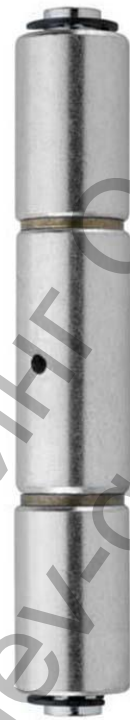

Панта Estebro® за заваряване кръгла трисекционна 25x150 мм, 52

Cod	Dimens.	A	B	C	∅D		
50	16x100	100	27	35	16	30	4,30
51	20x120	118	32	42	20	20	5,35
52	25x150	150	40	56	25	12	6,40
390	30x175	175	55	55	30	12	11,40
391	35x175	175	55	55	35	6	7,80

Three sections hinge

Family: Three section hinge

Material: 11SMn30 steel

Maximum weight supported: According to study

Description: Mechanized component which is installed on a metallic overhead door allowing its opening and closing. It must be welded on door's the folding line. It has two brass washers in order to avoid the friction between both bodies and can be replaced in the case of erosion. All hinges from Ø20 mm on come with grease hole.

Продукт: [Панта Estebro® за заваряване кръгла трисекционна 25x150 мм, 52](#)

Категория: [Плъзгащи се врати](#)

Бранд: [Estebro®](#)

Категория бранд: [Панта Estebro®](#)

Ташев-Галвинг ООД
www.tashev-galving.com