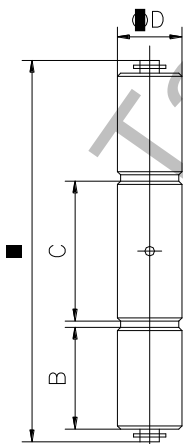

Панта Estebro® за заваряване кръгла трисекционна 25x150 мм, 52

Cod	Dimens.	A	B	C	∅D		
50	16x100	100	27	35	16	30	4,30
51	20x120	118	32	42	20	20	5,35
52	25x150	150	40	56	25	12	6,40
390	30x175	175	55	55	30	12	11,40
391	35x175	175	55	55	35	6	7,80

Three sections hinge

Family: Three section hinge

Material: 11SMn30 steel

Maximum weight supported: According to study

Description: Mechanized component which is installed on a metallic overhead door allowing its opening and closing. It must be welded on door's the folding line. It has two brass washers in order to avoid the friction between both bodies and can be replaced in the case of erosion. All hinges from Ø20 mm on come with grease hole.

Продукт: [Панта Estebro® за заваряване кръгла трисекционна 25x150 мм, 52](#)

Категория: [Плъзгащи се врати](#)

Бранд: [Estebro®](#)

Категория бранд: [Панта Estebro®](#)

Ташев-Галвинг ООД
www.tashev-galving.com